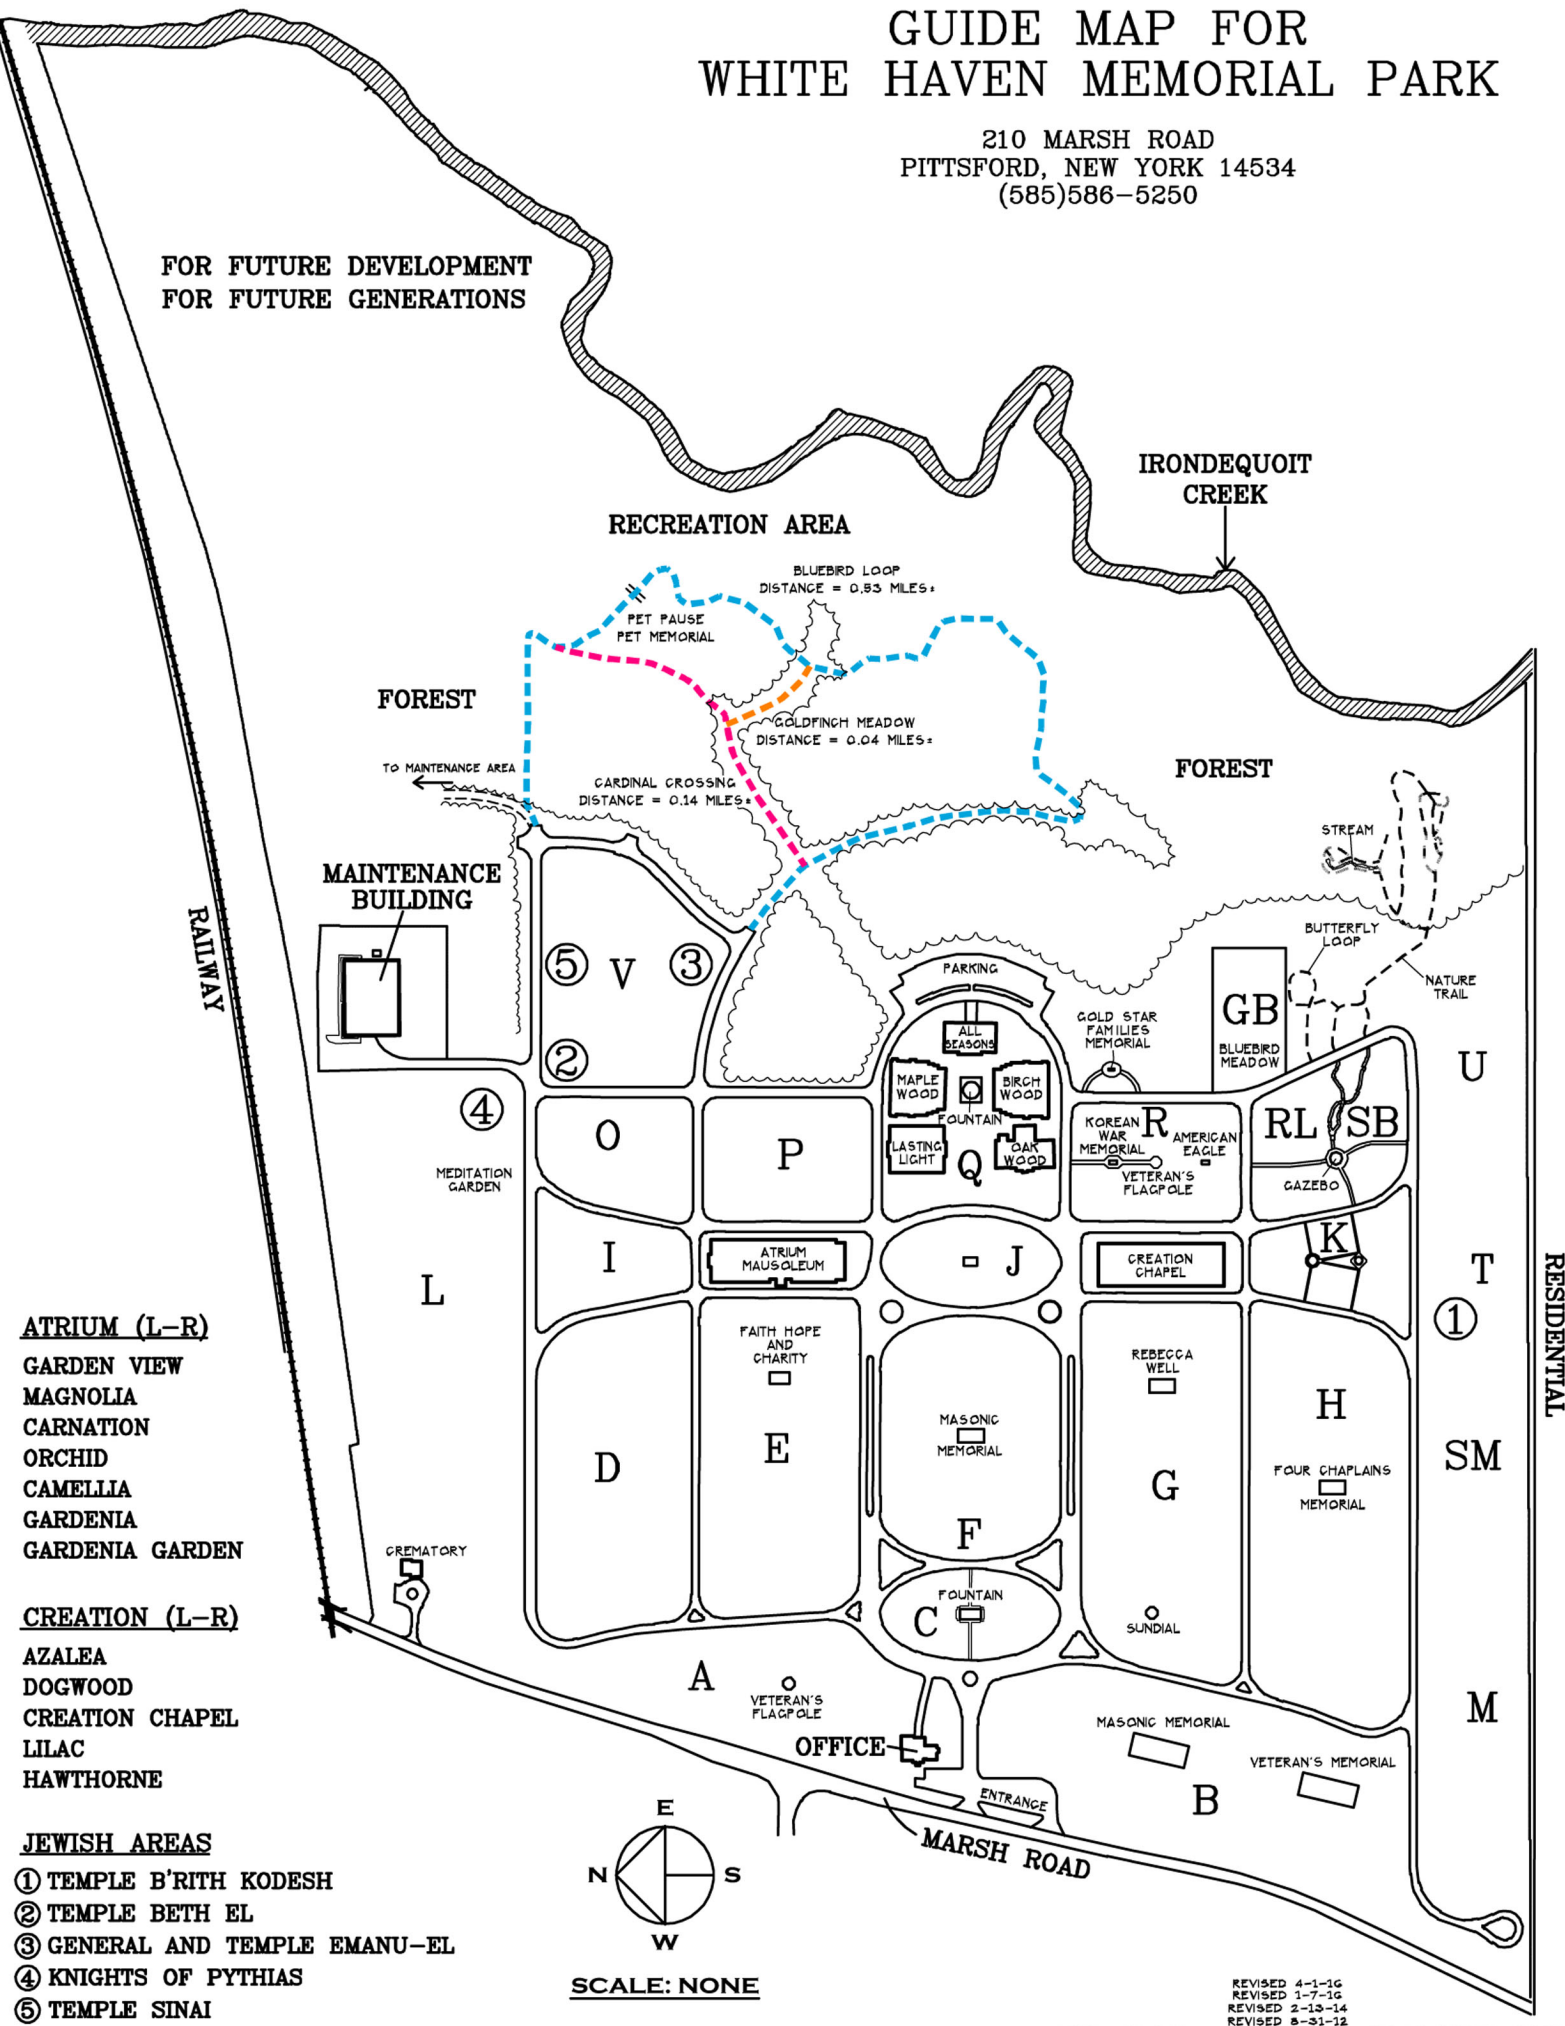

GUIDE MAP FOR WHITE HAVEN MEMORIAL PARK

210 MARSH ROAD
PITTSFORD, NEW YORK 14534
(585)586-5250

FOR FUTURE DEVELOPMENT
FOR FUTURE GENERATIONS

- ATRIUM (L-R)**
 GARDEN VIEW
 MAGNOLIA
 CARNATION
 ORCHID
 CAMELLIA
 GARDENIA
 GARDENIA GARDEN

- CREATION (L-R)**
 AZALEA
 DOGWOOD
 CREATION CHAPEL
 LILAC
 HAWTHORNE

- JEWISH AREAS**
 ① TEMPLE B'RITH KODESH
 ② TEMPLE BETH EL
 ③ GENERAL AND TEMPLE EMANU-EL
 ④ KNIGHTS OF PYTHIAS
 ⑤ TEMPLE SINAI

RESIDENTIAL

REVISED 4-1-16
 REVISED 1-7-16
 REVISED 2-13-14
 REVISED 8-31-12
 DATE 12-7-10
 GREVER + WARD INC. FILE #1109KEYMAP-REV5.DWG