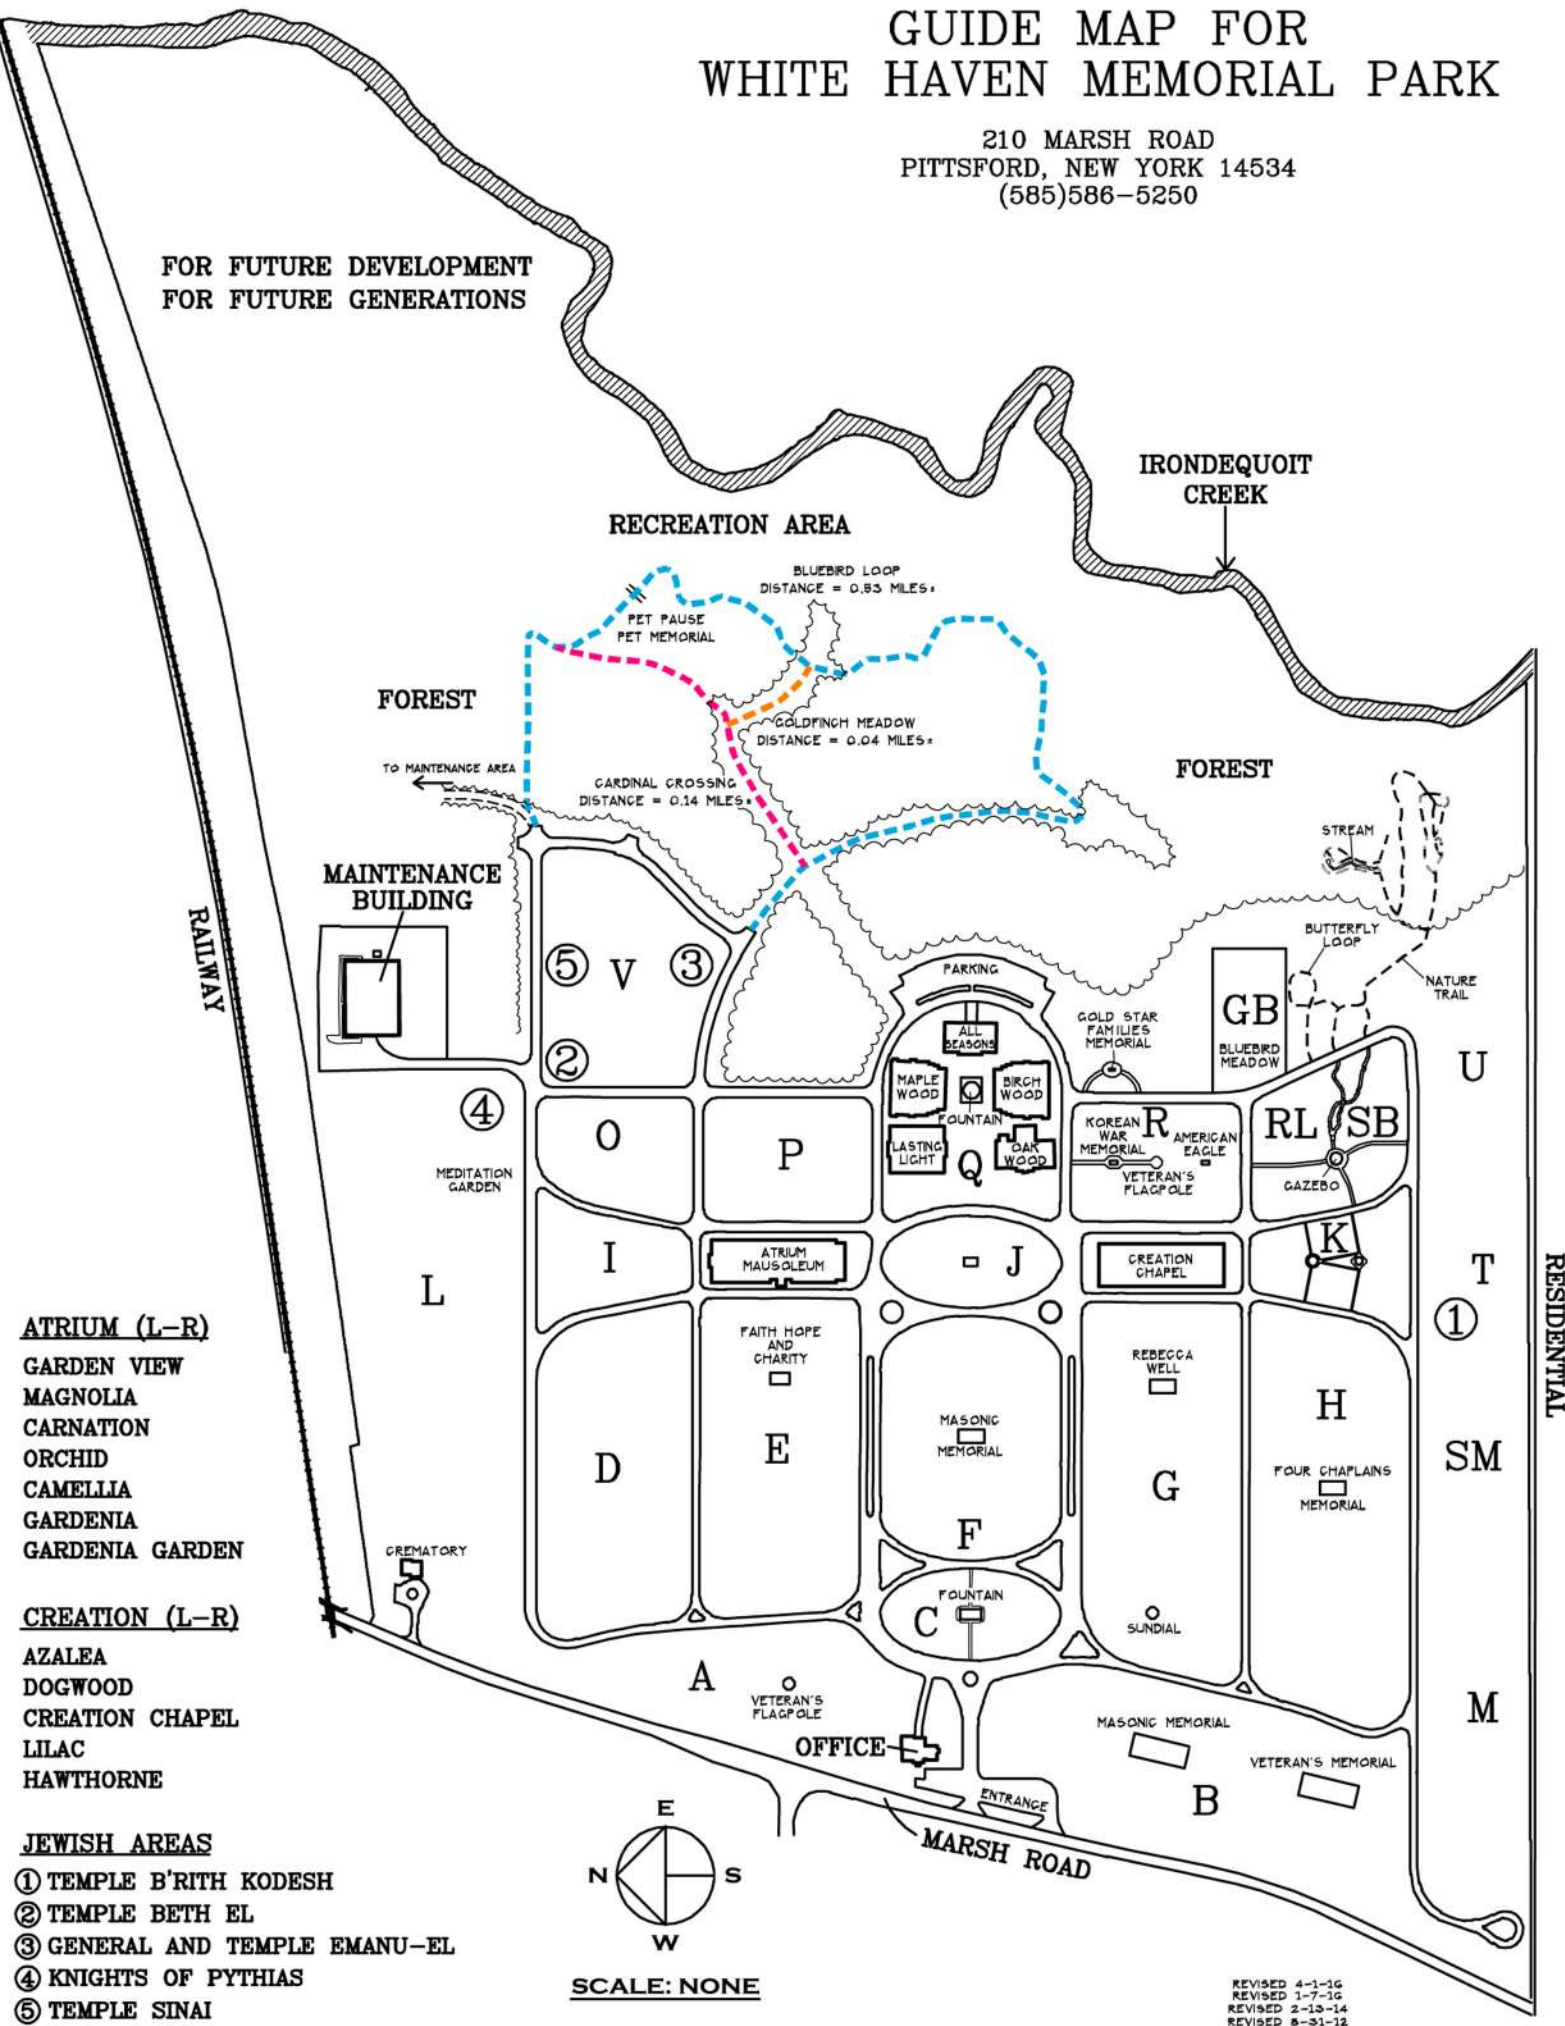

GUIDE MAP FOR WHITE HAVEN MEMORIAL PARK

210 MARSH ROAD
PITTSFORD, NEW YORK 14534
(585)586-5250

FOR FUTURE DEVELOPMENT
FOR FUTURE GENERATIONS

- ATRIUM (L-R)**
 GARDEN VIEW
 MAGNOLIA
 CARNATION
 ORCHID
 CAMELLIA
 GARDENIA
 GARDENIA GARDEN

- CREATION (L-R)**
 AZALEA
 DOGWOOD
 CREATION CHAPEL
 LILAC
 HAWTHORNE

- JEWISH AREAS**
 ① TEMPLE B'RITH KODESH
 ② TEMPLE BETH EL
 ③ GENERAL AND TEMPLE EMANU-EL
 ④ KNIGHTS OF PYTHIAS
 ⑤ TEMPLE SINAI

SCALE: NONE

REVISED 4-1-16
 REVISED 1-7-16
 REVISED 2-13-14
 REVISED 8-31-12
 DATE 12-7-10

GREVER + WARD INC.

FILE #110SKEYMAP-REVS.DWG